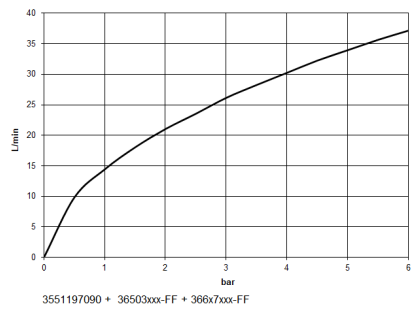

**Required miscellaneous**

**xGRID Installation track 555 mm -** 12 360 970 90

36 503 985

mm [inches]

Flow rate chart

Certificates

WRAS\_2011026.

DVGW\_DW-  
6512DN0706.