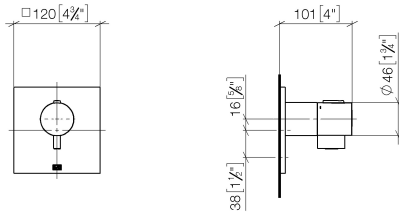

**Required miscellaneous**

**xTOOL Concealed thermostat module without volume control -** 35 503 970 90  
 •max. recess depth 160 mm  
 •min. recess depth 95 mm

**Recommended miscellaneous**

**xGRID Attachment set for integrating in the dry wall construction -** 12 340 970 90

**Required miscellaneous**

**xGRID Installation track 555 mm -** 12 360 970 90

36 503 985

mm [inches]

Flow rate chart

Certificates

WRAS\_2011026.

DVGW\_DW-  
6512DN0706.